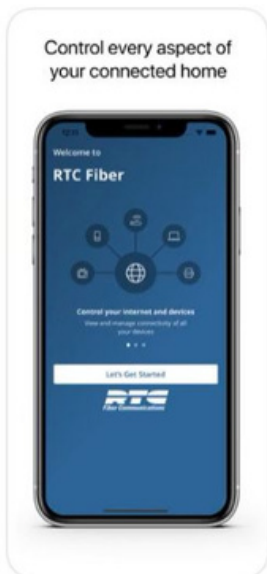

**Do you have RTC Fiber
Managed WiFi with one of these
routers?
If "YES" - do you also have the
RTC Fiber APP?**

**SCAN THIS QR CODE WITH YOUR DEVICE'S
CAMERA FOR EASY ACCESS TO THE APP
TO DOWNLOAD!**

**RTC Fiber
Utilities**